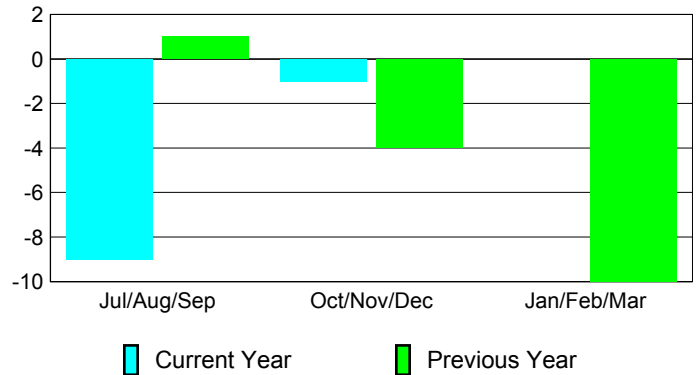

Membership Results
2012-2013

Membership
2011-2012

Month	Net Memb Goal	Actual New Memb	Actual Dropped Memb	Gain/Loss of Memb	Gain/Loss of Memb
Jul/Aug/Sep		28	-37	-9	1
Oct/Nov/Dec		22	-23	-1	-4
Jan/Feb/Mar					-10
Totals		50	-60	-10	-13

Membership Results 2012-2013

Goal, New, Dropped, Gain/Loss

Comparison of Membership Gain/Loss

Current Year Compared to the Previous Year

Gender Comparison 2012-2013

Jul/Aug/Sep

Oct/Nov/Dec

Jan/Feb/Mar