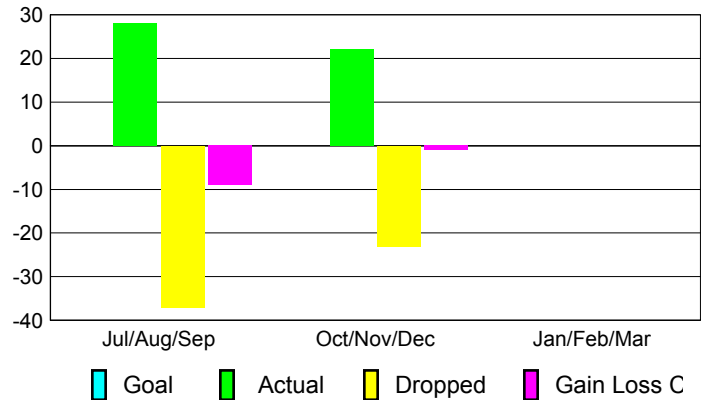

Membership Results 2012-2013

Goal, New, Dropped, Gain/Loss

Comparison of Membership Gain/Loss

Current Year Compared to the Previous Year