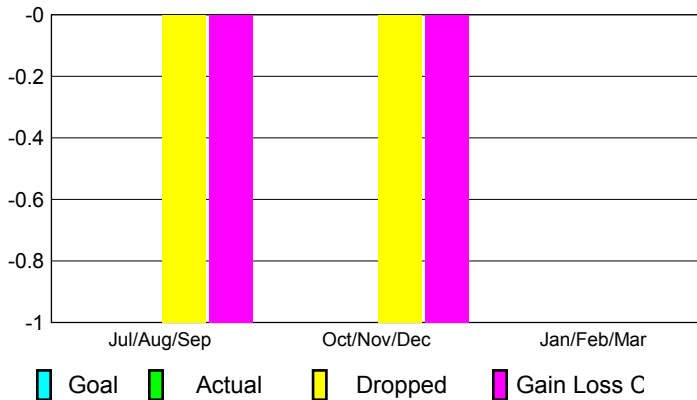

2012-2013 GMT Reports for District (or Undistricted) **District 38 N**

GMT: **Jeff Kriz**

Location: **NEBRASKA**

GMT CA: **1**

CLUBS

Club Results
2012-2013

Clubs
2011-2012

Month	New Club Goal	Actual New Clubs	Actual Dropped Clubs	Gain/Loss of Clubs	Gain/Loss of Clubs
Jul/Aug/Sep		0	-1	-1	0
Oct/Nov/Dec		0	-1	-1	0
Jan/Feb/Mar					0
Totals		0	-2	-2	0

Club Results 2012-2013

Goal, New, Dropped, Gain/Loss

Comparison of Club Gain/Loss

Current Year Compared to the Previous Year

YTD Status Quo Clubs 2012-2013

Status Quo Clubs Compared to Status Quo Members

MEMBERSHIP